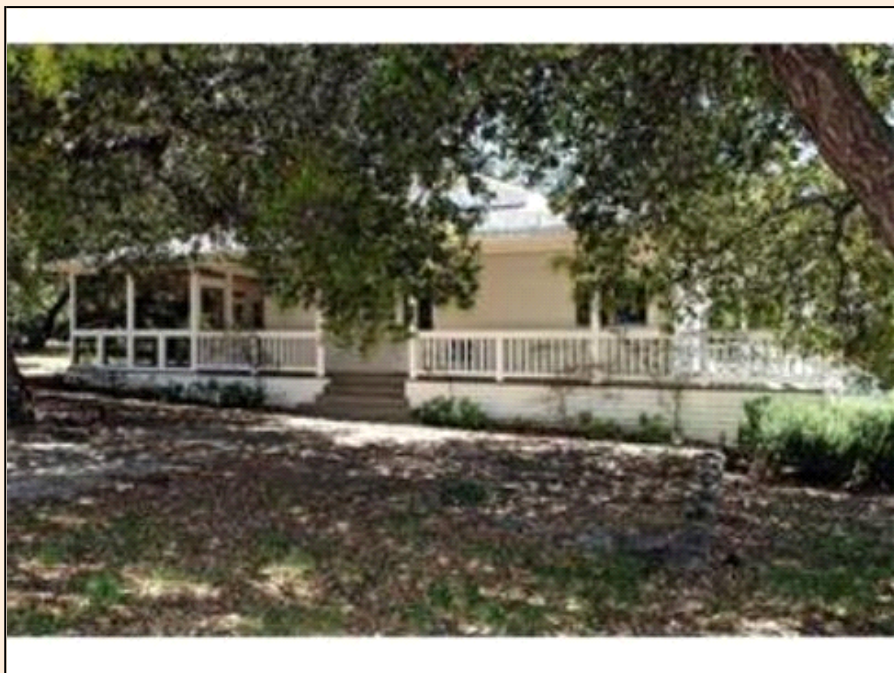

2573 Pine Flat Road Santa Cruz

Elegant Bonny Doon Farmhouse!

PROPERTY DETAILS

Listing Price: **\$2,200,000**

Listing Address: 2573 Pine Flat Road

Santa Cruz CA 95060

Bedrooms: 3

Full Baths: 3

Partial Baths: 0

SQ FT: 2315

Lot Size: 10 acres

Style: Traditional

Garage: 2 Car

Heat Source: Gas

QR Code:

On a SmartPhone?

Scan the QR code

to see this listing

PROPERTY DESCRIPTION

www.2573PineFlat.com

Welcome to one of the finest pieces of Bonny Doon real estate in the Santa Cruz Mountains! Formerly operating as a vineyard and then a horse property, this expansive estate is zoned A for Agriculture. This zoning designation allows organic bio-dynamic farming, French intensive gardens, and raising livestock including horses, llamas and alpacas!

The elegant farmhouse has been remodeled to the strictest standards and features Fine Homes Magazine-type detailing: antique wide-plank chestnut floors, top of the line fixtures, concrete kitchen counters, marble bath vanity tops, a walk-in closet for the master bedroom, huge amounts of storage, a cutting edge photovoltaic electric system, a loft/game room with built-in bunk beds, a wrap-around covered porch, and lots of natural light!